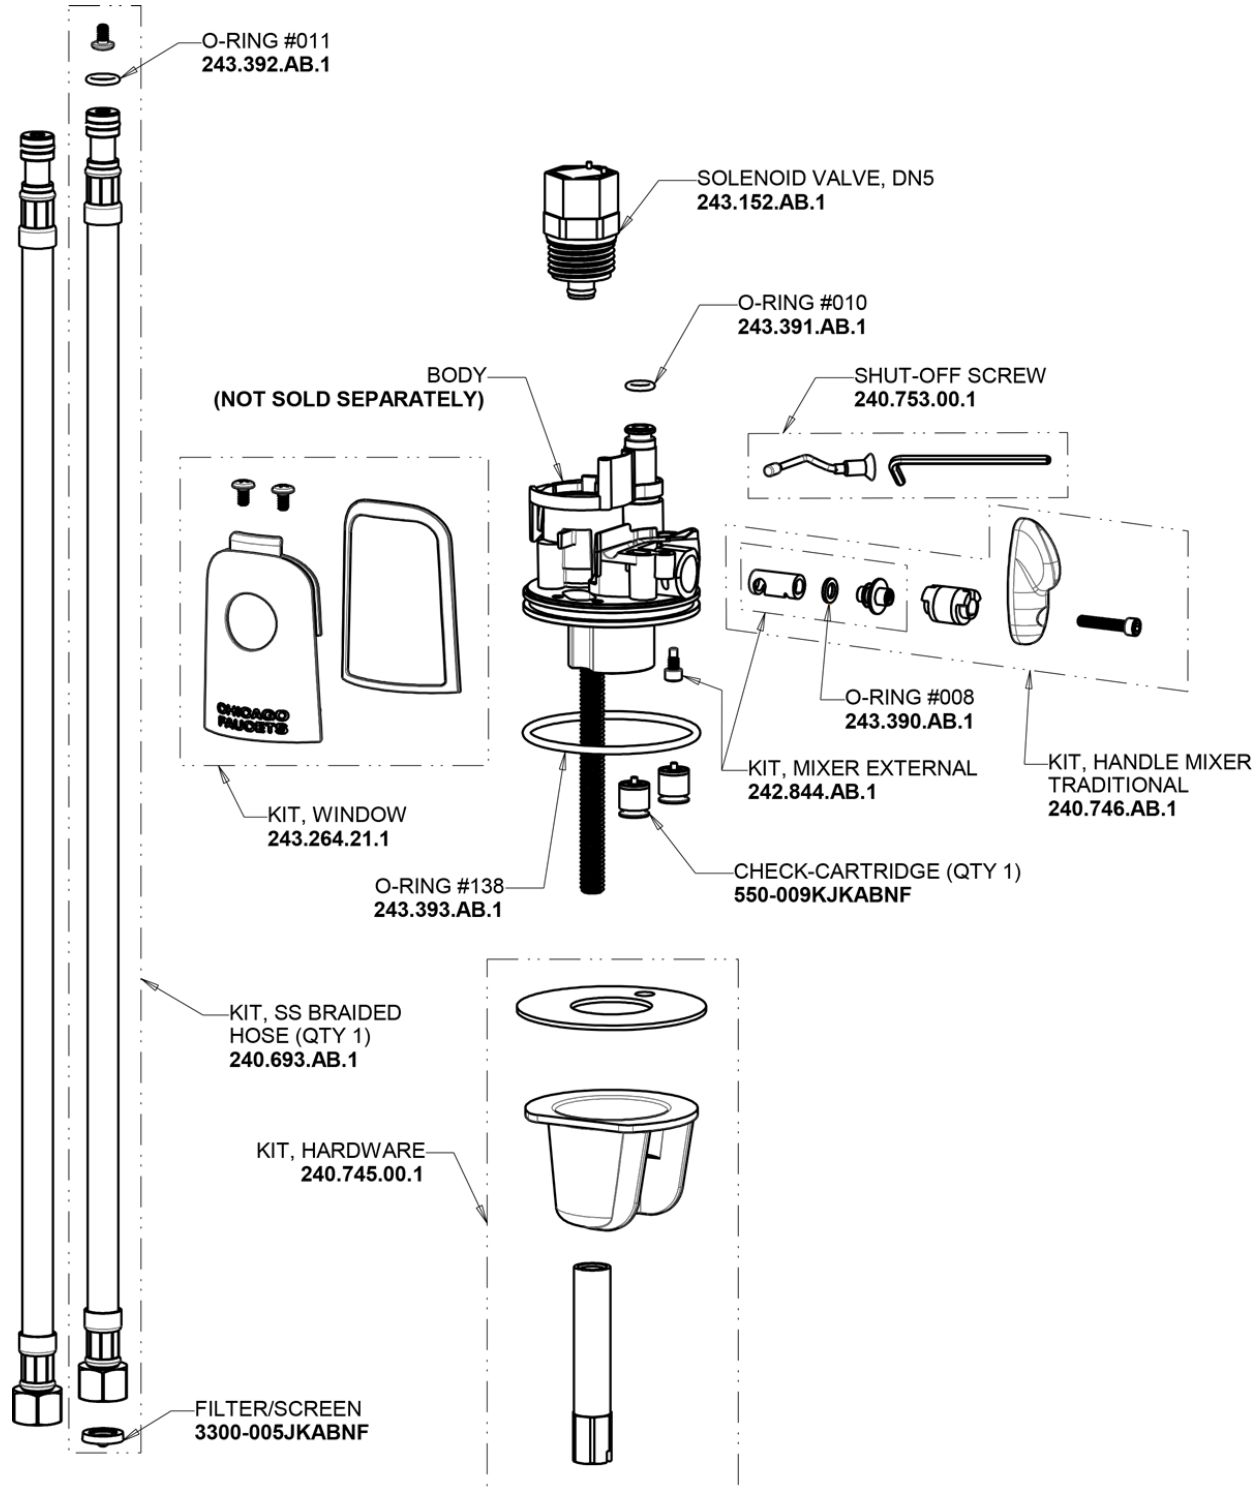

Repair Parts

116.221.AB.1

HyTronic Traditional Sink Faucet with Dual Beam Infrared Sensor

**CHICAGO
FAUCETS** 

a Geberit company

Base Parts:

For Technical Assistance:

Phone: 800-TEC-TRUE (832-8783)

**CHICAGO
FAUCETS** 

a Geberit company

HyTronic Traditional Spout
240.723.AB.1

CHECK-CARTRIDGE
550-009KJKABNF

O-RING, #010
243.391.AB.1

0.5 GPM (1.9 L/min) Vandal Proof Econo-Flo Non-Aerating
Spray
E2805JKABCP

VANDAL PROOF KEY
3-024JKRCF

Electronic Module
242.433.00.1

CR-P2 6V Lithium Battery
242.560.00.1

For Technical Assistance:

Phone: 800-TEC-TRUE (832-8783)

Email: techsupport.us@chicagofaucets.com

2100 South Clearwater Drive
Des Plaines, IL 60018
Phone: 847-803-5000
chicagofaucets.com